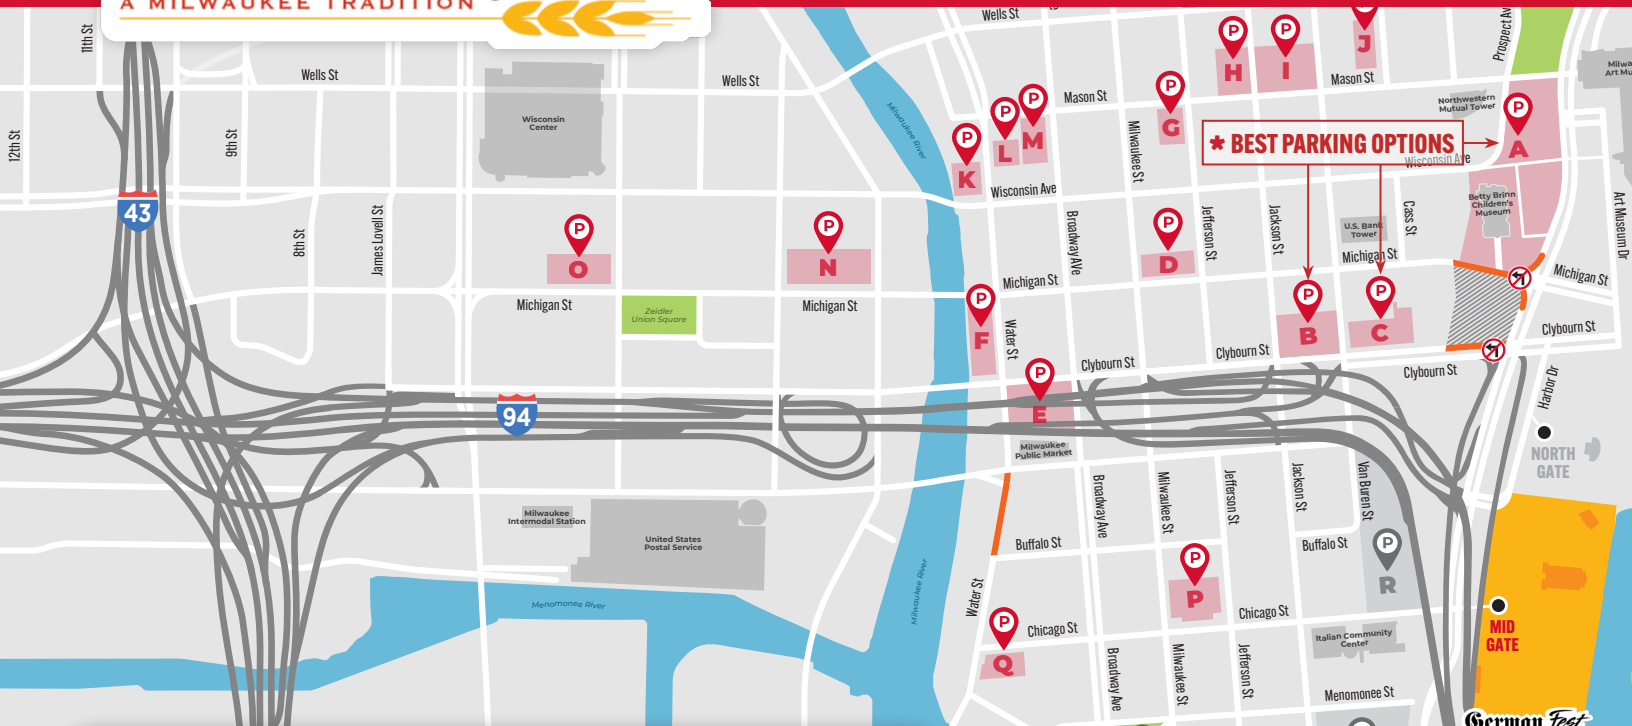

Milwaukee World Festival is encouraging festivalgoers to plan ahead for their trip to the grounds + has developed a number of tips to ensure a smooth route.

GERMAN FEST 2023 GET AROUND GUIDE

KNOW BEFORE YOU GO...BEST ROUTES TO THE FEST

July 28-30, 2023

TRANSPORTATION OPTIONS

- 1 Rideshare**
 To help festivalgoers easily meet their drivers, **UBER** and **LYFT** pickups and drop-offs will be located outside the North Gate.
- 2 Downtown Parking Lots + Structures**
 Exit any of the downtown exits prior to the Lakefront exit and park in one of the many downtown parking structures.
- 3 The Hop**
 The Hop streetcar provides an easy, fun, and **FREE** option for traveling from numerous downtown destinations to German Fest. Ride the Hop to either Historic Third Ward platform + walk to the Mid Gate. For Route Maps, Schedules, + Real-Time Arrival Info, visit: thehopmke.com
- 4 MCTS Local Routes**
ROUTE 15 and **ROUTE 18** are within walking distance of German Fest. 90-Minute Fare: \$2 for ages 12+, \$1 for Reduced Fair riders
 **DOWNLOAD THE UMO APP TO PLAN YOUR TRIP**
- 5 Bicycle**
 Utilize the **HANK AARON STATE TRAIL + OAK LEAF TRAIL** + other local pathways to get you to the fest. Bicycle parking is located near the Mid Gate. Check out a **BUBLR BIKE** from any station in Milwaukee and return it at any station near the festival grounds. For Station Locations + How to Borrow a Bike, visit: bublrbikes.org
- 6 Motorcycle**
 Motorcycle parking is located near the Mid Gate.